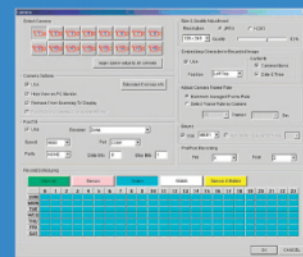

© 2004 WinnerTec Systems Co., Ltd. All rights reserved.

WinnerTec Systems Co., Ltd.

GoldenEye GED1000/3000

시스템 구성도

사양 및 기능

ITEM	GED-1000	GED-3000
O/S	Windows 2000 Pro	
System CPU	Celeron - 2.0GHz 이상	
Memory	256MB RAM	
Hard Drive Capacity	40 G	
VGA Card	ATI series 64M 이상	
Mother Board	Intel 845 PE 이상	
Camera Input	Max 16 Cameras	
Display Output	1 - PC, 1 - TV	1 - PC, 2 - TV
Screen Display Rate	MAX 30 fps/system	MAX 480 fps/system
Screen Multiplexing	1,4,9,16	1,4,6,9,10,16
Recording Speed	MAX 30 frames	
Compression Format	JPEG, MPEG-4	
Image Sampling Resolution	320 x 240, 640 x 240, 640 x 480	
Sensor Input	16EA	
Relay Output	4EA	
Networking	LAN, WAN, PSTN, ISDN	
Camera Signal	NTSC/ PAL	
Data Backup	Backup of each camera/ Time (HDD, DVD, CDRW, ON-Streamer)	
Sound Recording	1 CH	

Search Screen

Setting Screen

▶ 상기 사양은 당시의 사양에 따라 변동될 수 있습니다.